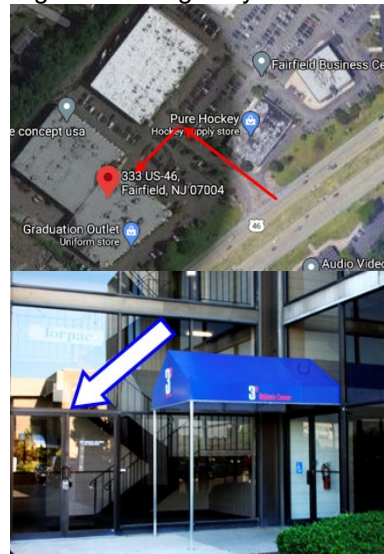

333 US 46, Fairfield, New Jersey 07004, USA
Tel: +1-973-244-1125 Fax: 244-1365 torpac.com
Special Capsules * Capsule Machinery * Soluble Containers

Directions to Torpac Inc. 333 US Highway 46, Fairfield, NJ 07004

We are located in the Fairfield Business Center.
An alternate name for US Highway 46 is Route 46. If you are prompted for the direction for US Highway 46 select West.

This address has been tested for Google Maps, Apple Maps, Map Quest, ViaMichelin and should work with most GPSs.

From US Highway 46 Westbound: After you pass the Hollywood Ave. overpass, turn right into the first driveway, which is for the Fairfield Business Center.

Drive to the end of the driveway and turn left.

Park near "3³ Athletic Center". As you walk down the sidewalk, Torpac is directly ahead and 3³ Athletic Center is on your right.

Sign on US Highway 46 West

From US Highway 46 Eastbound: After passing the Dunkin Donuts, take the Hollywood Ave. exit and turn left on the bridge to cross over US Highway 46. Turn left on the ramp for US Highway 46 Westbound. See above for further directions.